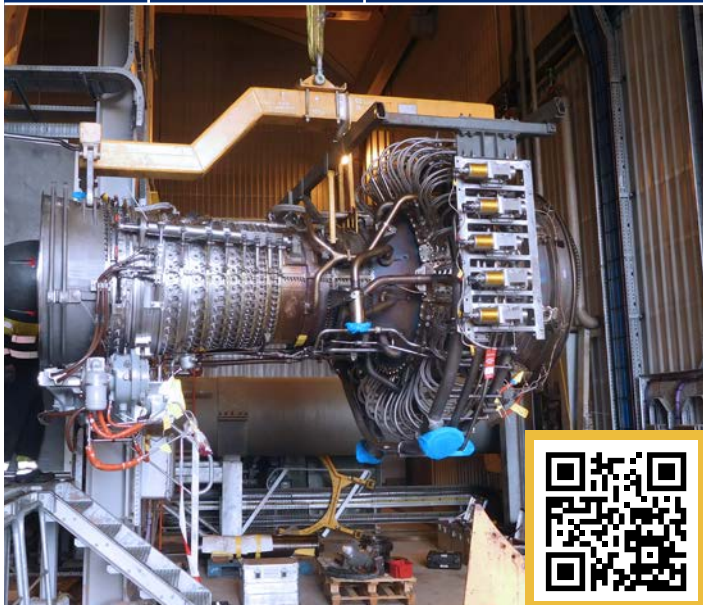

Hot Section Exchange

on-site | consultancy | lease engine

To learn more scan the QR code with the camera of your mobile phone

VBR Turbine Partners main office & warehouse
Industrieweg Oost 6
6662 NE Elst (Gld)
The Netherlands

Contact information
info@vbr-turbinepartners.com
Phone: +31(0)88 010 9000
www.vbr-turbinepartners.com

Independent ISO 9001/2015 certified O&M improvement experts for GE LM gas turbines and their control systems