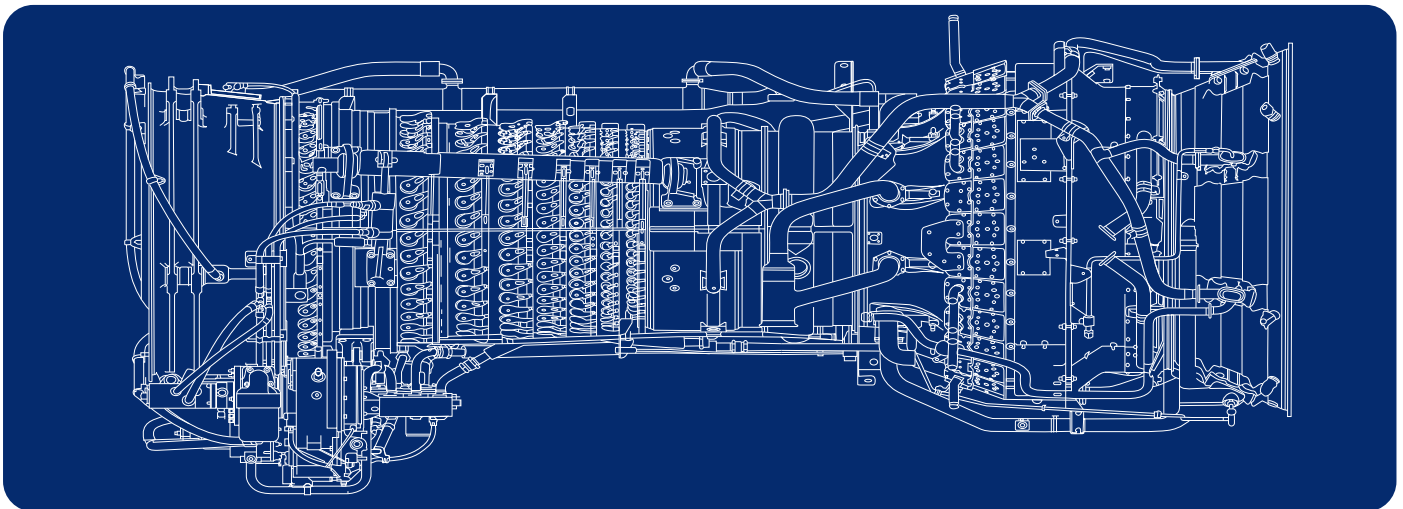

Fast & reliable delivery of spare parts for LM gas turbines

 Online spare parts finder at the VBR Turbine Partners homepage	 Fast & reliable global delivery by effective logistics & customs support
 Options for new, refurbished/overhauled or used/serviceable	 Technical support for your installation process available
 In-depth technical support during your ordering process	 >20 years of experience
 Spare part installation kits with all required consumables	 Best price to performance ratio