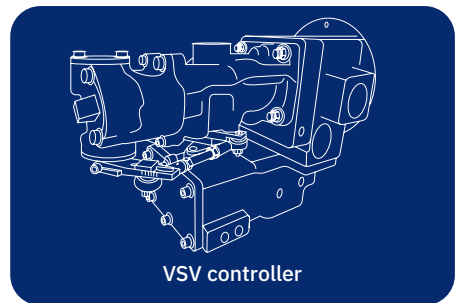

Reliable OEM spare part repairs & overhauls